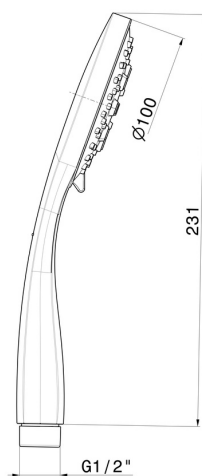

31747.58.061

ABS 3 jet hand shower - finish PVD Copper Bronze

FEATURES

Material **ABS**
Spray modes / Jets **3-jet**

TECHNICAL DRAWING

31747.58.061

ABS 3 jet hand shower - finish PVD Copper Bronze

AVAILABLE FINISHES

58.061

PVD Copper Bronze

01.014

finish Matt White

01.093

finish Matt Black

21.018

finish Chrome

47.083

finish Groove Bronze

58.063

finish PVD Gun Metal

59.064

finish PVD Brushed Gun Metal

59.066

finish PVD Brushed steel