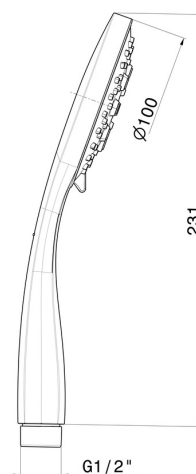

31747.59.067

ABS 3 jet hand shower - finish PVD Brushed Copper Bronze

PVD Brushed Copper Bronze

FEATURES

Material	ABS
Spray modes / Jets	3-jet

TECHNICAL DRAWING

31747.59.067

ABS 3 jet hand shower - finish PVD Brushed Copper Bronze

finish Chrome

47.083

finish Groove Bronze

58.061

finish PVD Copper Bronze

58.063

finish PVD Gun Metal

59.064