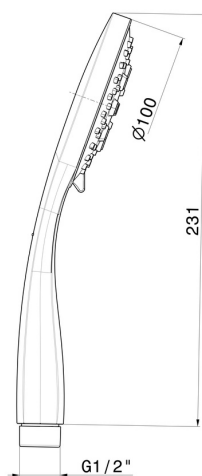

## 31747.59.097

ABS 3 jet hand shower - finish PVD Brushed Gold

### TECHNICAL DRAWING

---

**31747.59.097**

ABS 3 jet hand shower - finish PVD Brushed Gold