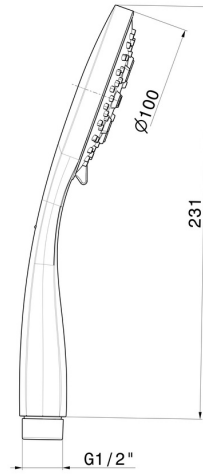

31747.59.098

ABS 3 jet hand shower - finish PVD Brushed Pale Gold

PVD Brushed Pale Gold

FEATURES

Material	ABS
Spray modes / Jets	3-jet

TECHNICAL DRAWING

31747.59.098

ABS 3 jet hand shower - finish PVD Brushed Pale Gold

finish Chrome

47.083

finish Groove Bronze

58.061

finish PVD Copper Bronze

58.063

finish PVD Gun Metal

59.064