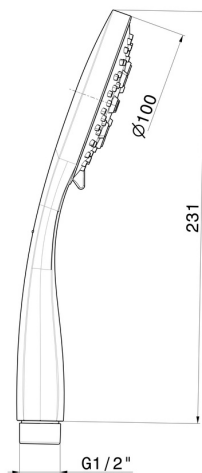

31747.M0.070

ABS 3 jet hand shower - finish Titanium Satin

FEATURES

Material	ABS
Spray modes / Jets	3-jet

TECHNICAL DRAWING

31747.M0.070

ABS 3 jet hand shower - finish Titanium Satin

AVAILABLE FINISHES

47.083

finish Groove Bronze

58.061

finish PVD Copper Bronze

58.063

finish PVD Gun Metal

59.064

finish PVD Brushed Gun Metal