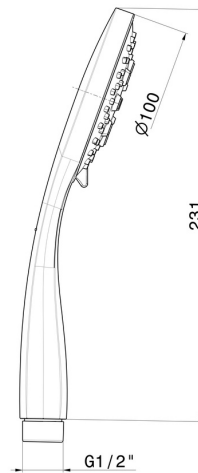

## 31747.M0.071

ABS 3 jet hand shower - finish Gold Satin

Gold Satin

### TECHNICAL DRAWING

---

**31747.M0.071**

ABS 3 jet hand shower - finish Gold Satin