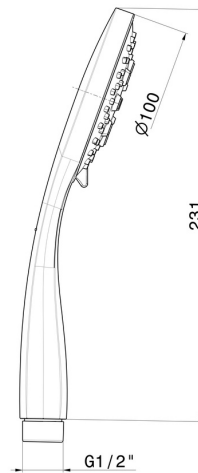

## 31747.M0.072

ABS 3 jet hand shower - finish Copper Satin

Copper Satin

### TECHNICAL DRAWING

---

**31747.M0.072**

ABS 3 jet hand shower - finish Copper Satin