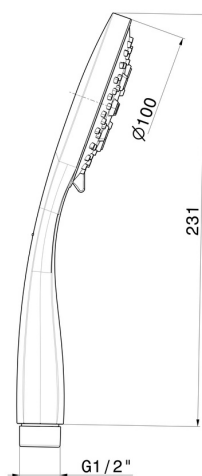

31747.M0.077

ABS 3 jet hand shower - finish Carbon Satin

Carbon Satin

FEATURES

Material	ABS
Spray modes / Jets	3-jet

TECHNICAL DRAWING

31747.M0.077

ABS 3 jet hand shower - finish Carbon Satin

finish Chrome

47.083

finish Groove Bronze

58.061

finish PVD Copper Bronze

58.063

finish PVD Gun Metal

59.064