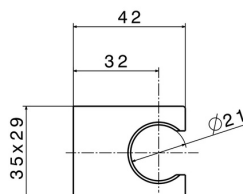

21103.01.093

ABS Fixed wall shower holder - finish Matt Black

FEATURES

Material

Brass

Installation

Wall mounted

TECHNICAL DRAWING