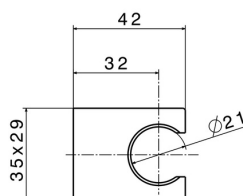

TECHNICAL DRAWING