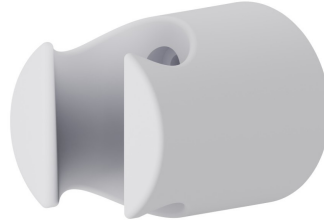

65597.01.014

ABS Fixed wall shower holder - finish Matt White

FEATURES

Material	ABS
Installation	Wall mounted

TECHNICAL DRAWING

AR Preview
try it in your home

More Details
on our [website](#)

65597.01.014

ABS Fixed wall shower holder - finish Matt White

AVAILABLE FINISHES

01.014

Matt White

01.093

finish Matt Black

21.018

finish Chrome

59.066

finish PVD Brushed steel

AR Preview
try it in your home

More Details
on our [website](#)