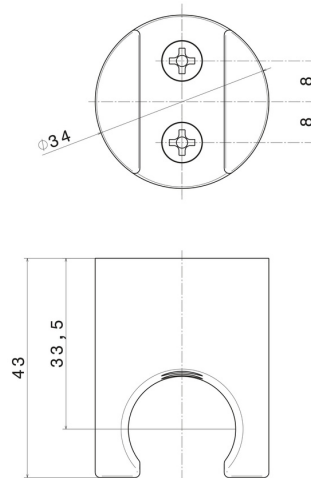

65597.01.014

ABS Fixed wall shower holder - finish Matt White

FEATURES

Material	ABS
Installation	Wall mounted

TECHNICAL DRAWING

AR Preview
try it in your home

More Details
on our [website](#)

65597.01.014