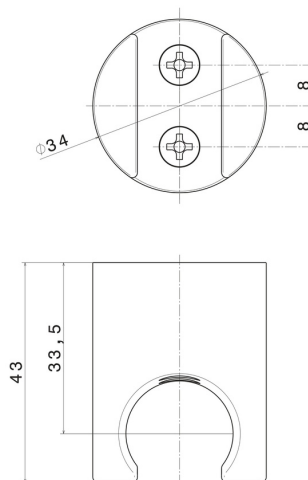

65597.59.066

ABS Fixed wall shower holder - finish PVD Brushed steel

FEATURES

Material	ABS
Installation	Wall mounted

TECHNICAL DRAWING

65597.59.066

ABS Fixed wall shower holder - finish PVD Brushed steel

AVAILABLE FINISHES