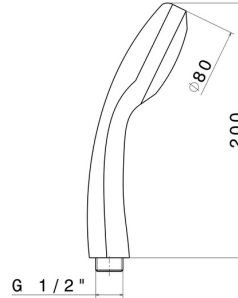

29210.01.093

ABS single-jet hand shower - finish Matt Black

FEATURES

Material	ABS
Spray modes / Jets	Single-jet

TECHNICAL DRAWING

AR Preview
try it in your home

More Details
on our [website](#)

29210.01.093