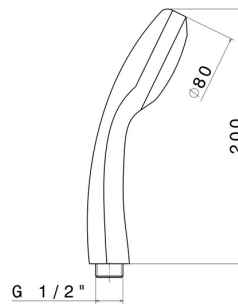

29210.21.018

ABS single-jet hand shower - finish Chrome

FEATURES

Material **ABS**
Spray modes / Jets **Single-jet**

TECHNICAL DRAWING

AR Preview
try it in your home

More Details
on our [website](#)

29210.21.018