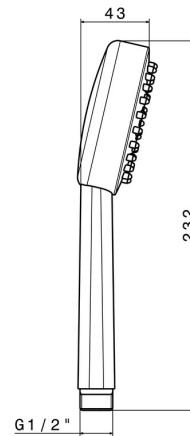

503.01.093

ABS single-jet hand shower - finish Matt Black

FEATURES

Material **ABS**
Spray modes / Jets **Single-jet**

TECHNICAL DRAWING

503.01.093

ABS single-jet hand shower - finish Matt Black

AVAILABLE FINISHES

01.093

Matt Black

21.018

finish Chrome