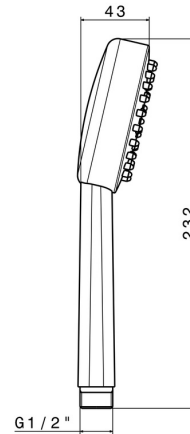

503.21.018

ABS single-jet hand shower - finish Chrome

FEATURES

Material **ABS**
Spray modes / Jets **Single-jet**

TECHNICAL DRAWING

503.21.018

ABS single-jet hand shower - finish Chrome

AVAILABLE FINISHES

21.018

Chrome

01.093

finish Matt Black