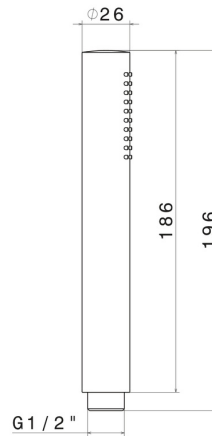

**504.01.093**

ABS single-jet hand shower - finish Matt Black

**FEATURES**

---

Material	<b>ABS</b>
Spray modes / Jets	<b>Single-jet</b>

**TECHNICAL DRAWING**

---

**504.01.093**