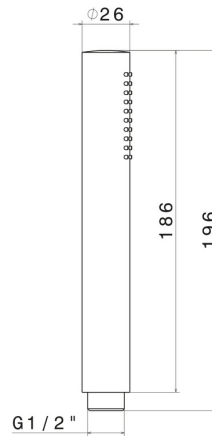

**504.21.018**

ABS single-jet hand shower - finish Chrome

**FEATURES**

---

Material **ABS**  
Spray modes / Jets **Single-jet**

**TECHNICAL DRAWING**

---

**504.21.018**