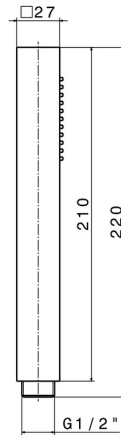

506.01.093

ABS single-jet hand shower - finish Matt Black

FEATURES

Material **ABS**
Spray modes / Jets **Single-jet**

TECHNICAL DRAWING

AR Preview
try it in your home

More Details
on our [website](#)

506.01.093