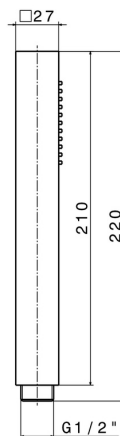

506.21.018

ABS single-jet hand shower - finish Chrome

Chrome

FEATURES

Material

ABS

Spray modes / Jets

Single-jet

TECHNICAL DRAWING

506.21.018

ABS single-jet hand shower - finish Chrome

AVAILABLE FINISHES

21.018

Chrome

01.093

finish Matt Black