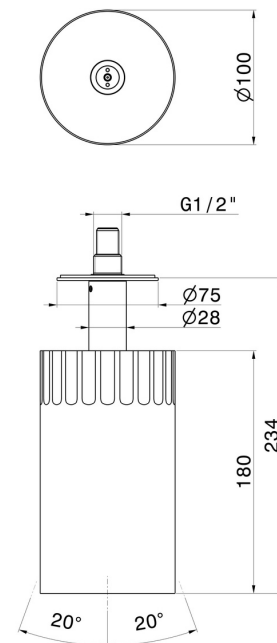

72868.59.066

Adjustable Ceiling small head shower, with atomizer. Ø100mm
- finish PVD Brushed steel

PVD Brushed steel

FEATURES

Material	Brass
Technology	Save Water
Installation	Ceiling-mounted

TECHNICAL DRAWING

72868.59.066

Adjustable Ceiling small head shower, with atomizer. Ø100mm - finish PVD Brushed steel

AVAILABLE FINISHES

 **59.066**
PVD Brushed steel

 **01.014**
finish Matt White

 **01.093**
finish Matt Black