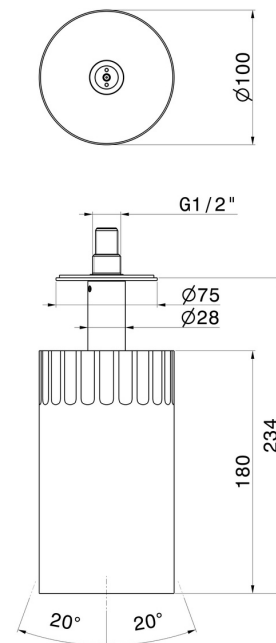

**72868.59.067**

Adjustable Ceiling small head shower, with atomizer. Ø100mm  
- finish PVD Brushed Copper Bronze

**FEATURES**

Material	<b>Brass</b>
Technology	<b>Save Water</b>
Installation	<b>Ceiling-mounted</b>

**TECHNICAL DRAWING**

 **AR Preview**  
try it in your home

**More Details**  
on our [website](#)

**72868.59.067**

Adjustable Ceiling small head shower, with atomizer. Ø100mm - finish PVD Brushed Copper Bronze