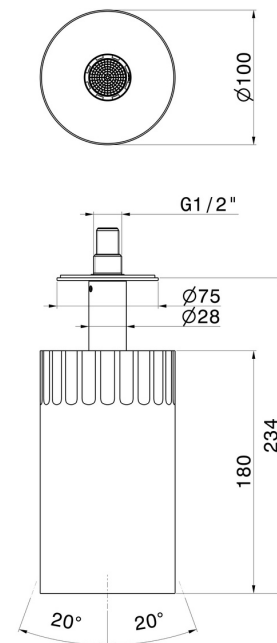

## 72867.01.014

Adjustable ceiling small head shower, with laminar jet. Ø 100 mm - finish Matt White

### FEATURES

---

Material	<b>Brass</b>
Installation	<b>Ceiling-mounted</b>

### TECHNICAL DRAWING

---

**72867.01.014**

Adjustable ceiling small head shower, with laminar jet. Ø 100 mm - finish Matt White