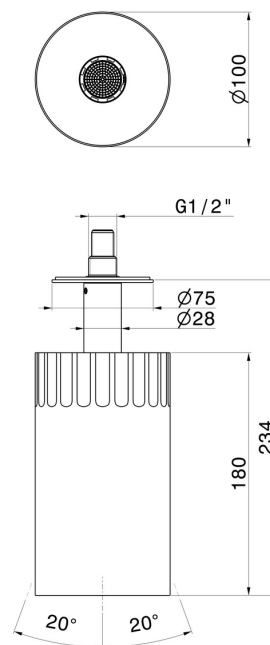

## 72867.01.093

Adjustable ceiling small head shower, with laminar jet. Ø 100 mm - finish Matt Black

### FEATURES

---

Material	<b>Brass</b>
Installation	<b>Ceiling-mounted</b>

### TECHNICAL DRAWING

---

**72867.01.093**

Adjustable ceiling small head shower, with laminar jet. Ø 100 mm - finish Matt Black