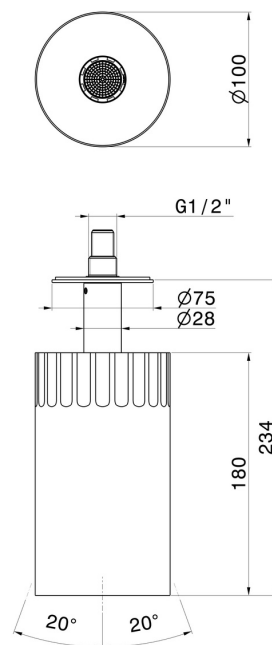

72867.21.018

Adjustable ceiling small head shower, with laminar jet. Ø 100 mm - finish Chrome

FEATURES

Material	Brass
Installation	Ceiling-mounted

TECHNICAL DRAWING

72867.21.018

Adjustable ceiling small head shower, with laminar jet. Ø 100 mm - finish Chrome