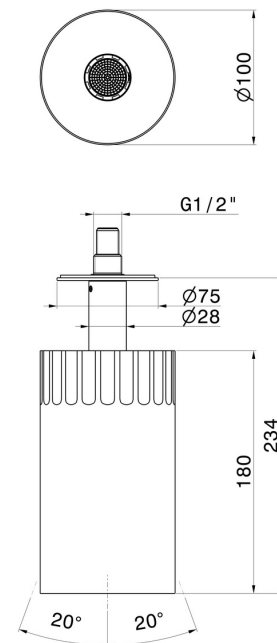

72867.59.064

Adjustable ceiling small head shower, with laminar jet. Ø 100 mm - finish PVD Brushed Gun Metal

PVD Brushed Gun Metal

FEATURES

Material	Brass
Installation	Ceiling-mounted

TECHNICAL DRAWING

72867.59.064

Adjustable ceiling small head shower, with laminar jet. Ø 100 mm - finish PVD Brushed Gun Metal

AVAILABLE FINISHES

59.064

PVD Brushed Gun Metal

01.014

finish Matt White

01.093

finish Matt Black

21.018

finish Chrome

59.066

finish PVD Brushed steel

59.067

finish PVD Brushed Copper Bronze

59.098

finish PVD Brushed Pale Gold