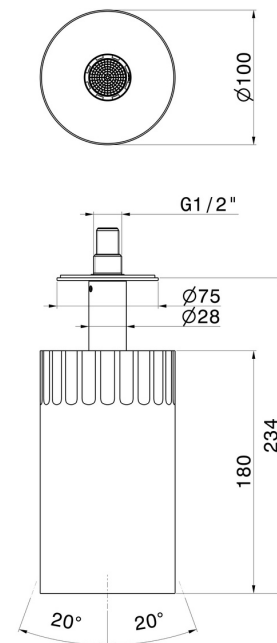

72867.59.066

Adjustable ceiling small head shower, with laminar jet. Ø 100 mm - finish PVD Brushed steel

FEATURES

Material	Brass
Installation	Ceiling-mounted

TECHNICAL DRAWING

72867.59.066

Adjustable ceiling small head shower, with laminar jet. Ø 100 mm - finish PVD Brushed steel