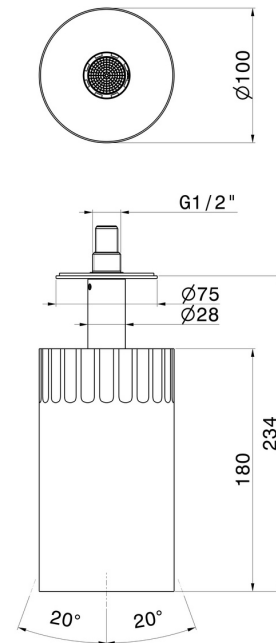

72867.59.067

Adjustable ceiling small head shower, with laminar jet. Ø 100 mm - finish PVD Brushed Copper Bronze

PVD Brushed Copper Bronze

FEATURES

Material	Brass
Installation	Ceiling-mounted

TECHNICAL DRAWING

72867.59.067

Adjustable ceiling small head shower, with laminar jet. Ø 100 mm - finish PVD Brushed Copper Bronze

AVAILABLE FINISHES

59.067

PVD Brushed Copper Bronze

01.014

finish Matt White

01.093