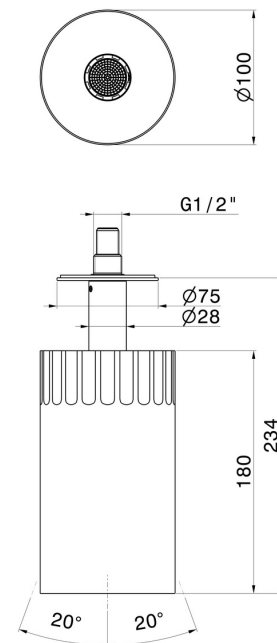

72867.59.098

Adjustable ceiling small head shower, with laminar jet. Ø 100 mm - finish PVD Brushed Pale Gold

PVD Brushed Pale Gold

FEATURES

Material	Brass
Installation	Ceiling-mounted

TECHNICAL DRAWING

AR Preview
try it in your home

More Details
on our [website](#)

72867.59.098

Adjustable ceiling small head shower, with laminar jet. Ø 100 mm - finish PVD Brushed Pale Gold

AVAILABLE FINISHES

59.098

PVD Brushed Pale Gold

01.014

finish Matt White