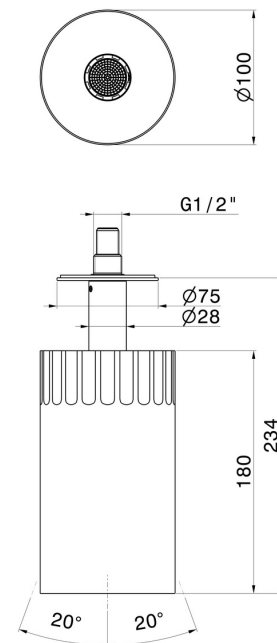

## 72867.61.020

Adjustable ceiling small head shower, with laminar jet. Ø 100 mm - finish PVD Glossy Gold

PVD Glossy Gold

### FEATURES

Material	<b>Brass</b>
Installation	<b>Ceiling-mounted</b>

### TECHNICAL DRAWING

**AR Preview**  
try it in your home

**More Details**  
on our [website](#)

**72867.61.020**

Adjustable ceiling small head shower, with laminar jet. Ø 100 mm - finish PVD Glossy Gold