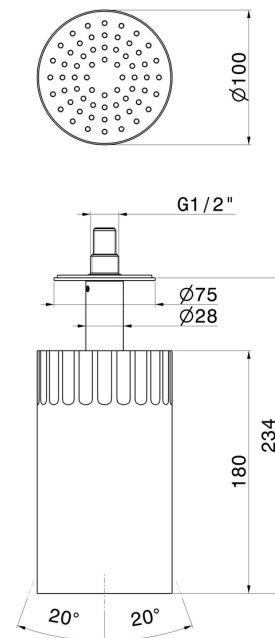

72866.01.014

Adjustable ceiling small head shower, with raining jet. Ø 100 mm - finish Matt White

FEATURES

Material	Brass
Technology	Save Water
Installation	Ceiling-mounted
Spray modes / jets	Raining jet

TECHNICAL DRAWING

72866.01.014

Adjustable ceiling small head shower, with raining jet. Ø 100 mm - finish Matt White

AVAILABLE FINISHES

01.014

Matt White

01.093

finish Matt Black