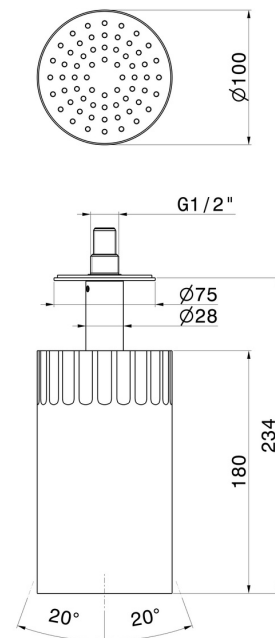

72866.21.018

Adjustable ceiling small head shower, with raining jet. Ø 100 mm - finish Chrome

Chrome

FEATURES

Material
Technology
Installation
Spray modes / jets

Brass
Save Water
Ceiling-mounted
Raining jet

TECHNICAL DRAWING

72866.21.018

Adjustable ceiling small head shower, with raining jet. Ø 100 mm - finish Chrome

AVAILABLE FINISHES

21.018

Chrome

01.014

finish Matt White