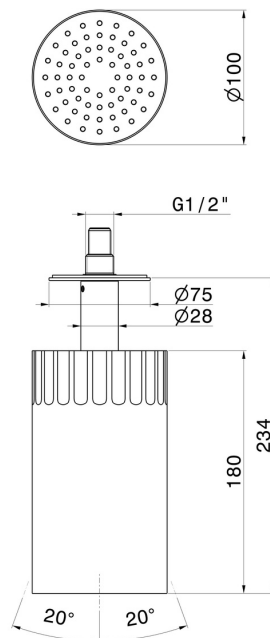

**72866.59.064**

Adjustable ceiling small head shower, with raining jet. Ø 100 mm - finish PVD Brushed Gun Metal

PVD Brushed Gun Metal

**FEATURES**

Material	<b>Brass</b>
Technology	<b>Save Water</b>
Installation	<b>Ceiling-mounted</b>
Spray modes / jets	<b>Raining jet</b>

**TECHNICAL DRAWING**

**72866.59.064**

Adjustable ceiling small head shower, with raining jet. Ø 100 mm - finish PVD Brushed Gun Metal

**21.018**

finish Chrome

**59.066**

finish PVD Brushed steel

**59.067**

finish PVD Brushed Copper Bronze

**59.098**

finish PVD Brushed Pale Gold