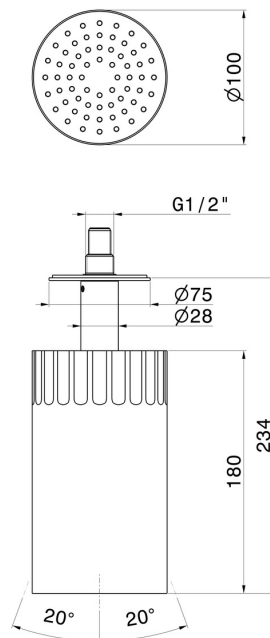

72866.59.066

Adjustable ceiling small head shower, with raining jet. Ø 100 mm - finish PVD Brushed steel

PVD Brushed steel

FEATURES

Material
Technology
Installation
Spray modes / jets

Brass
Save Water
Ceiling-mounted
Raining jet

TECHNICAL DRAWING

72866.59.066

Adjustable ceiling small head shower, with raining jet. Ø 100 mm - finish PVD Brushed steel

AVAILABLE FINISHES

59.066

PVD Brushed steel

01.014

finish Matt White