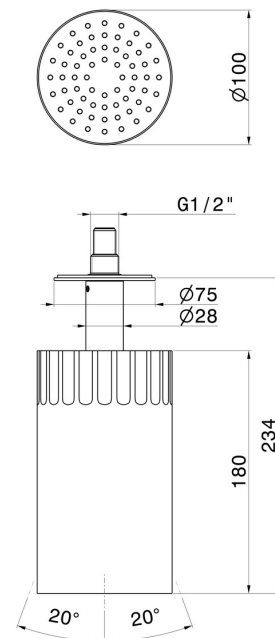

72866.59.067

Adjustable ceiling small head shower, with raining jet. Ø 100 mm - finish PVD Brushed Copper Bronze

PVD Brushed Copper Bronze

FEATURES

Material	Brass
Technology	Save Water
Installation	Ceiling-mounted
Spray modes / jets	Raining jet

TECHNICAL DRAWING

72866.59.067

Adjustable ceiling small head shower, with raining jet. Ø 100 mm - finish PVD Brushed Copper Bronze

AVAILABLE FINISHES

59.067

PVD Brushed Copper Bronze

01.014

finish Matt White