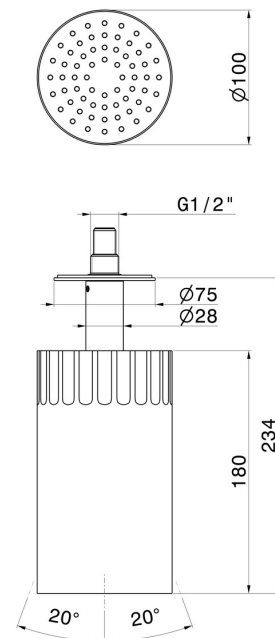

## 72866.59.098

Adjustable ceiling small head shower, with raining jet. Ø 100 mm - finish PVD Brushed Pale Gold

PVD Brushed Pale Gold

### TECHNICAL DRAWING

 **AR Preview**  
try it in your home

**More Details**  
on our [website](#)

**72866.59.098**

Adjustable ceiling small head shower, with raining jet. Ø 100 mm - finish PVD Brushed Pale Gold