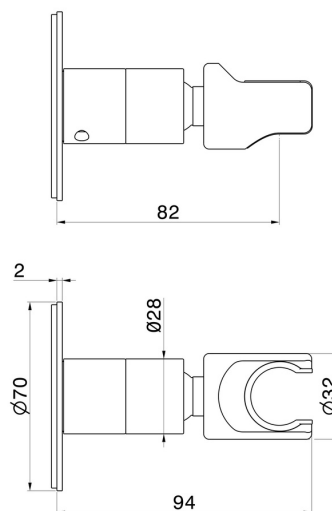

846.01.014

Adjustable support for hand shower. Ø70 - finish Matt White

FEATURES

Material	Brass
Installation	Wall mounted

TECHNICAL DRAWING

AR Preview
try it in your home

More Details
on our [website](#)

846.01.014

Adjustable support for hand shower. Ø70 - finish Matt White

AVAILABLE FINISHES

01.014

Matt White

01.093

finish Matt Black

21.018

finish Chrome