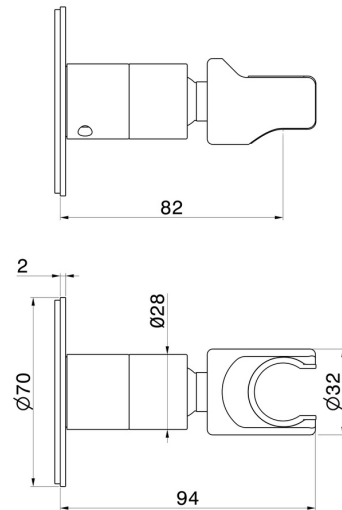

846.01.093

Adjustable support for hand shower. Ø70 - finish Matt Black

FEATURES

Material	Brass
Installation	Wall mounted

TECHNICAL DRAWING

AR Preview
try it in your home

More Details
on our [website](#)

846.01.093

Adjustable support for hand shower. Ø70 - finish Matt Black

AVAILABLE FINISHES

01.093

Matt Black

01.014

finish Matt White

21.018

finish Chrome