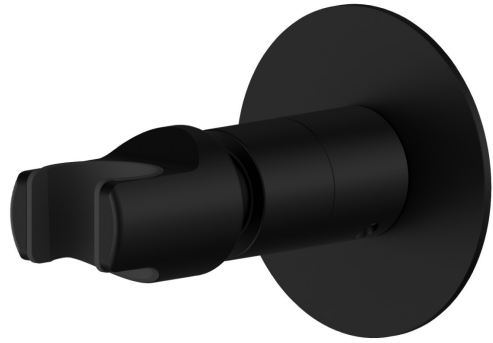

846.01.093

Adjustable support for hand shower. Ø70 - finish Matt Black

FEATURES

Material	Brass
Installation	Wall mounted

TECHNICAL DRAWING

AR Preview
try it in your home

More Details
on our [website](#)

846.01.093

Adjustable support for hand shower. Ø70 - finish Matt Black

AVAILABLE FINISHES

01.093

Matt Black

01.014

finish Matt White

21.018

finish Chrome