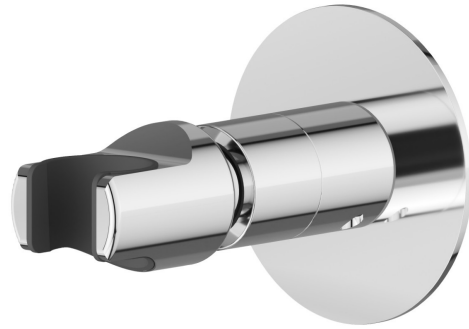

## 846.21.018

Adjustable support for hand shower. Ø70 - finish Chrome

### FEATURES

---

Material	<b>Brass</b>
Installation	<b>Wall mounted</b>

### TECHNICAL DRAWING

---

 **AR Preview**  
try it in your home

**More Details**  
on our [website](#)

**846.21.018**

Adjustable support for hand shower. Ø70 - finish Chrome