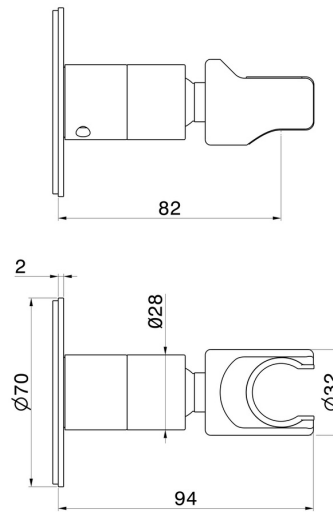

## 846.21.018

Adjustable support for hand shower. Ø70 - finish Chrome

### FEATURES

---

Material	<b>Brass</b>
Installation	<b>Wall mounted</b>

### TECHNICAL DRAWING

---

 **AR Preview**  
try it in your home

**More Details**  
on our [website](#)

**846.21.018**

Adjustable support for hand shower. Ø70 - finish Chrome