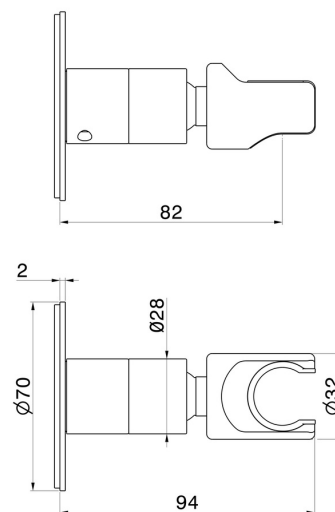

846.58.061

Adjustable support for hand shower. Ø70 - finish PVD Copper Bronze

FEATURES

Material	Brass
Installation	Wall mounted

TECHNICAL DRAWING

846.58.061

Adjustable support for hand shower. Ø70 - finish PVD Copper Bronze