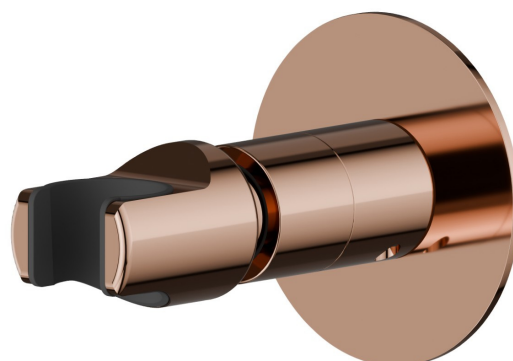

846.58.061

Adjustable support for hand shower. Ø70 - finish PVD Copper Bronze

FEATURES

Material	Brass
Installation	Wall mounted

TECHNICAL DRAWING

846.58.061

Adjustable support for hand shower. Ø70 - finish PVD Copper Bronze

AVAILABLE FINISHES

58.061

PVD Copper Bronze

01.014

finish Matt White

01.093

finish Matt Black

21.018

finish Chrome

58.063

finish PVD Gun Metal

59.064

finish PVD Brushed Gun Metal

59.067

finish PVD Brushed Copper Bronze

59.097

finish PVD Brushed Gold

61.020

finish PVD Glossy Gold