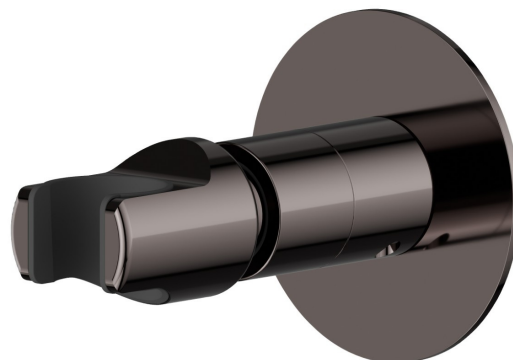

846.58.063

Adjustable support for hand shower. Ø70 - finish PVD Gun Metal

FEATURES

Material	Brass
Installation	Wall mounted

TECHNICAL DRAWING

846.58.063

Adjustable support for hand shower. Ø70 - finish PVD Gun Metal

AVAILABLE FINISHES

58.063

PVD Gun Metal

01.014

finish Matt White

01.093

finish Matt Black

21.018

finish PVD Brushed Gold

61.020

finish PVD Glossy Gold