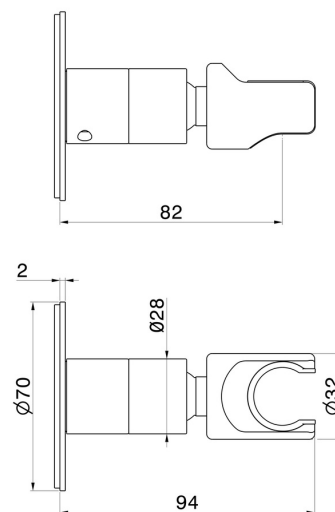

846.58.063

Adjustable support for hand shower. Ø70 - finish PVD Gun Metal

FEATURES

Material	Brass
Installation	Wall mounted

TECHNICAL DRAWING

846.58.063

Adjustable support for hand shower. Ø70 - finish PVD Gun Metal