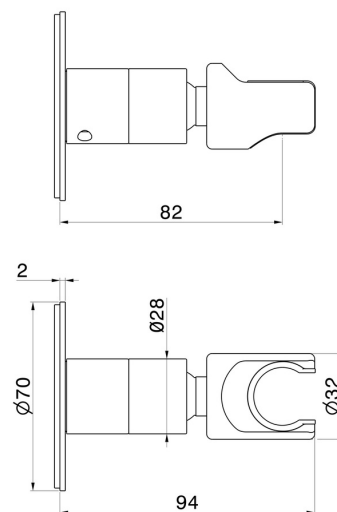

846.59.064

Adjustable support for hand shower. Ø70 - finish PVD Brushed Gun Metal

FEATURES

Material	Brass
Installation	Wall mounted

TECHNICAL DRAWING

846.59.064

Adjustable support for hand shower. Ø70 - finish PVD Brushed Gun Metal