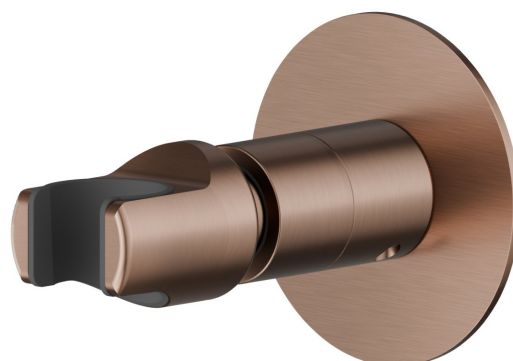

846.59.067

Adjustable support for hand shower. Ø70 - finish PVD Brushed Copper Bronze

FEATURES

Material	Brass
Installation	Wall mounted

TECHNICAL DRAWING

846.59.067

Adjustable support for hand shower. Ø70 - finish PVD Brushed Copper Bronze

AVAILABLE FINISHES

59.067

PVD Brushed Copper Bronze

01.014

finish Matt White

01.093

finish Matt Black

21.018

finish Chrome

58.061

finish PVD Copper Bronze

58.063

finish PVD Gun Metal

59.064

finish PVD Brushed Gun Metal

59.097

finish PVD Brushed Gold

61.020

finish PVD Glossy Gold