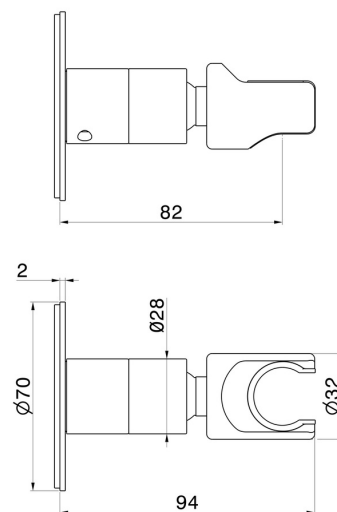

846.59.067

Adjustable support for hand shower. Ø70 - finish PVD Brushed Copper Bronze

FEATURES

Material	Brass
Installation	Wall mounted

TECHNICAL DRAWING

846.59.067

Adjustable support for hand shower. Ø70 - finish PVD Brushed Copper Bronze