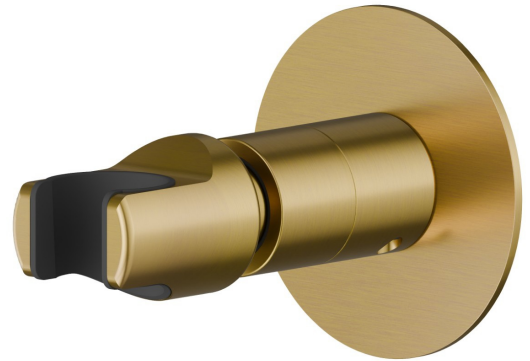

846.59.097

Adjustable support for hand shower. Ø70 - finish PVD Brushed Gold

FEATURES

Material	Brass
Installation	Wall mounted

TECHNICAL DRAWING

846.59.097

Adjustable support for hand shower. Ø70 - finish PVD Brushed Gold

AVAILABLE FINISHES

59.097

PVD Brushed Gold

01.014

finish Matt White

01.093

finish Matt Black

21.018

finish Chrome

58.061

finish PVD Copper Bronze

58.063

finish PVD Gun Metal

59.064

finish PVD Brushed Gun Metal

59.067

finish PVD Brushed Copper Bronze

61.020

finish PVD Glossy Gold