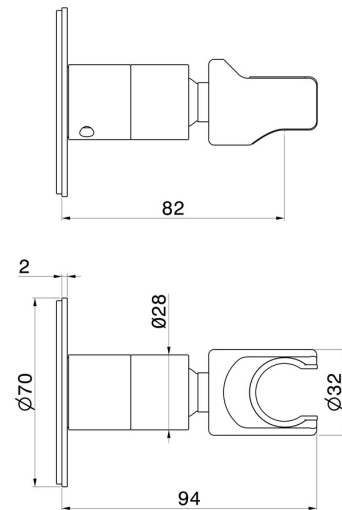

846.59.097

Adjustable support for hand shower. Ø70 - finish PVD Brushed Gold

FEATURES

Material	Brass
Installation	Wall mounted

TECHNICAL DRAWING

846.59.097

Adjustable support for hand shower. Ø70 - finish PVD Brushed Gold