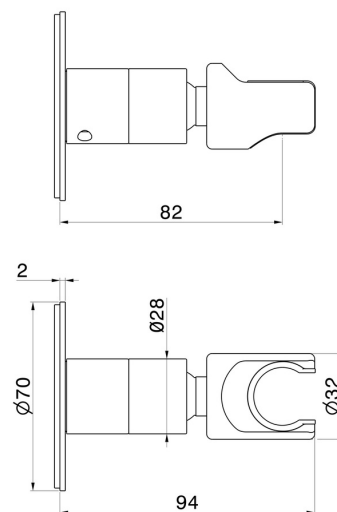

846.61.020

Adjustable support for hand shower. Ø70 - finish PVD Glossy Gold

FEATURES

Material	Brass
Installation	Wall mounted

TECHNICAL DRAWING

846.61.020

Adjustable support for hand shower. Ø70 - finish PVD Glossy Gold