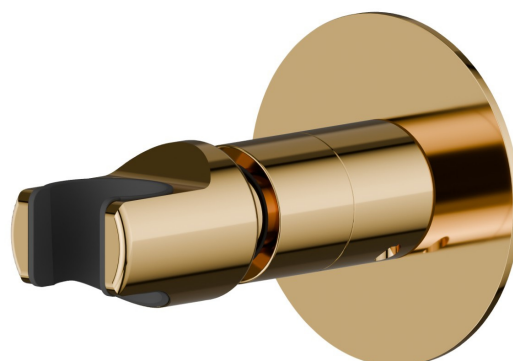

846.61.020

Adjustable support for hand shower. Ø70 - finish PVD Glossy Gold

FEATURES

Material	Brass
Installation	Wall mounted

TECHNICAL DRAWING

846.61.020

Adjustable support for hand shower. Ø70 - finish PVD Glossy Gold

AVAILABLE FINISHES

61.020

PVD Glossy Gold

01.014

finish Matt White

01.093

finish Matt Black

21.018

finish Chrome

58.061

finish PVD Copper Bronze

58.063

finish PVD Gun Metal

59.064

finish PVD Brushed Gun Metal

59.067

finish PVD Brushed Copper Bronze

59.097

finish PVD Brushed Gold