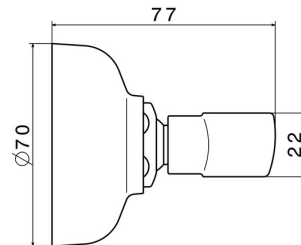

9194.21.018

Adjustable support for hand shower - finish Chrome

FEATURES

Material

Brass

Installation

Wall mounted

TECHNICAL DRAWING