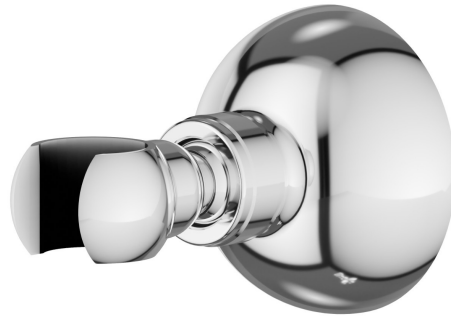

9194.21.018

Adjustable support for hand shower - finish Chrome

FEATURES

Material

Brass

Installation

Wall mounted

TECHNICAL DRAWING

 **AR Preview**
try it in your home

More Details
on our [website](#)

9194.21.018

Adjustable support for hand shower - finish Chrome

AVAILABLE FINISHES

21.018

Chrome

66.019