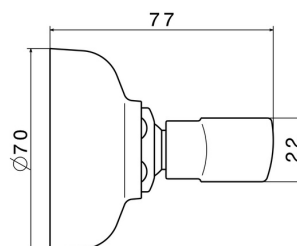

9194.66.019

Adjustable support for hand shower - finish Gold

FEATURES

Material
Installation

Brass
Wall mounted

TECHNICAL DRAWING

AR Preview
try it in your home

More Details
on our [website](#)

9194.66.019

Adjustable support for hand shower - finish Gold

AVAILABLE FINISHES

66.019

Gold

21.018

finish Chrome

AR Preview
try it in your home