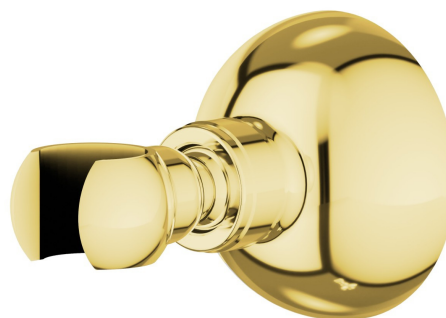

9194.66.019

Adjustable support for hand shower - finish Gold

FEATURES

Material
Installation

Brass
Wall mounted

TECHNICAL DRAWING

AR Preview
try it in your home

More Details
on our [website](#)

9194.66.019

Adjustable support for hand shower - finish Gold

AVAILABLE FINISHES

66.019

Gold

21.018

finish Chrome

AR Preview
try it in your home