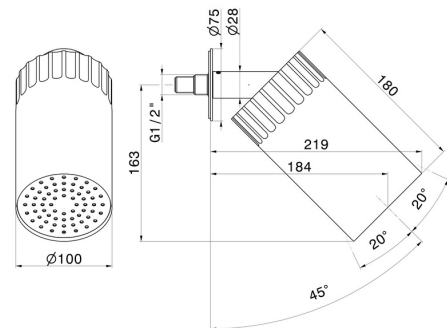

## 72863.01.014

Adjustable wall small head shower, with raining jet. Ø 100 mm  
- finish Matt White

### TECHNICAL DRAWING

**72863.01.014**

Adjustable wall small head shower, with raining jet. Ø 100 mm - finish Matt White