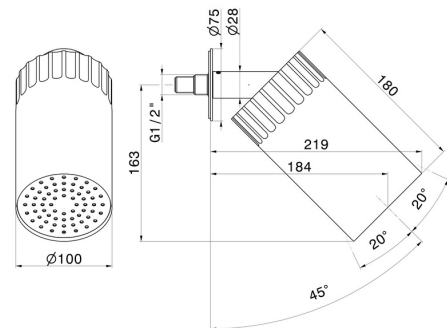

## 72863.01.093

Adjustable wall small head shower, with raining jet. Ø 100 mm  
- finish Matt Black

### TECHNICAL DRAWING

---

**72863.01.093**

Adjustable wall small head shower, with raining jet. Ø 100 mm - finish Matt Black