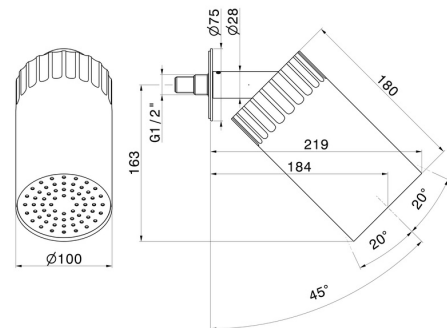

## 72863.21.018

Adjustable wall small head shower, with raining jet. Ø 100 mm  
- finish Chrome

### TECHNICAL DRAWING

**72863.21.018**

Adjustable wall small head shower, with raining jet. Ø 100 mm - finish Chrome